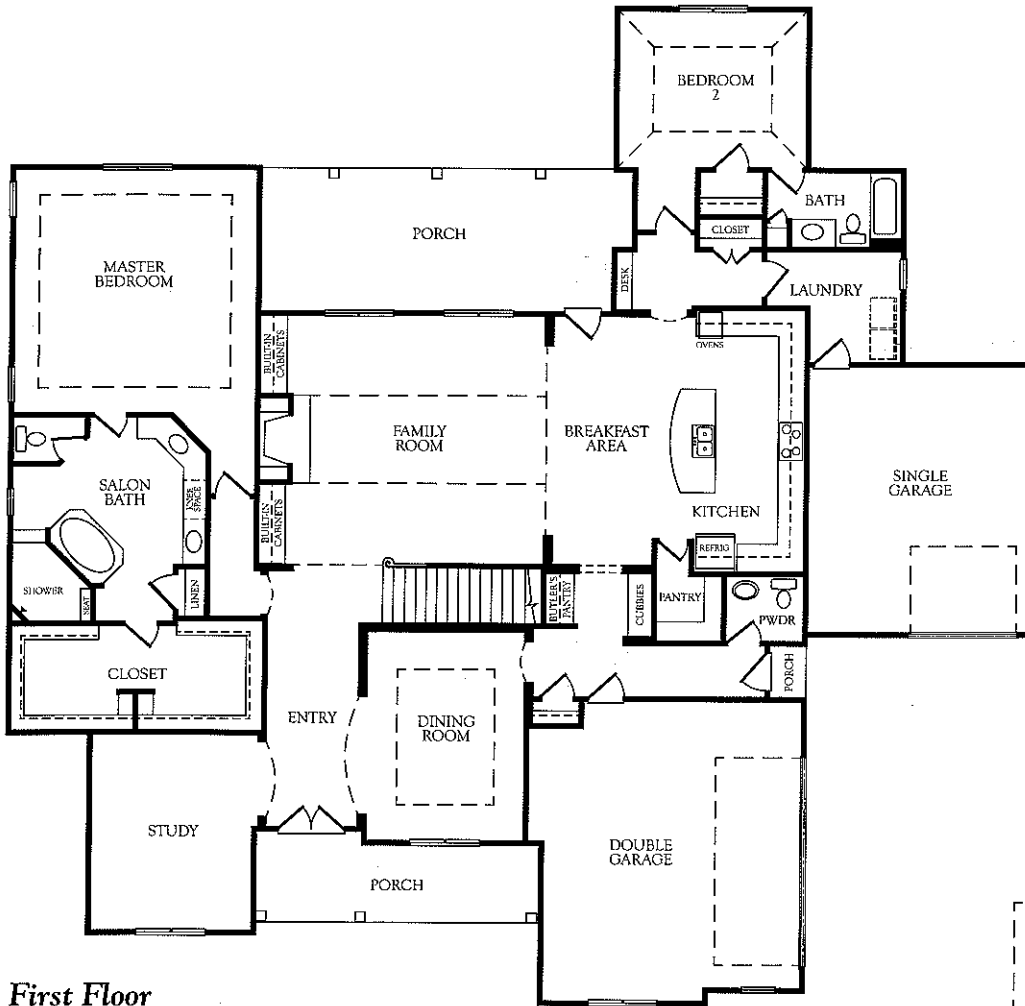

# NOTTINGHAM

Represents Elevation A

5 Bedrooms  
4 1/2 Baths

First floor:	3,125 sq.ft.
Second floor:	1,543 sq.ft.
Total heated area:	4,668 sq.ft.
Unfinished storage:	175 sq.ft.
Garage:	893 sq.ft.
Porches:	438 sq.ft.
Total covered:	6,174 sq.ft.

This represents Elevation A only. Other elevations may change the interior room dimensions and size of home. Please see sales representative for details. Square footage calculated from outside exterior walls. Second floor two story space counted as half. All calculations are approximate.