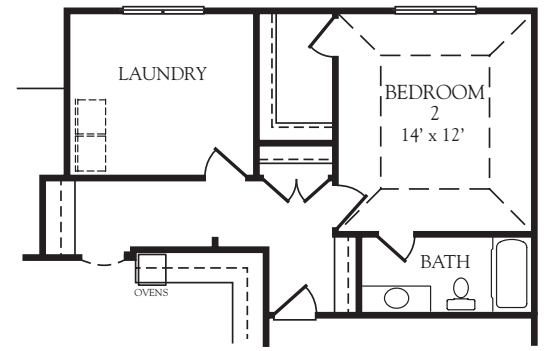

NOTTINGHAM

Elevation A

NOTTINGHAM

Represents Elevation A

5 Bedrooms
4 1/2 Baths

First floor:	3,121 sq.ft.
Second floor:	1,525 sq.ft.
Total heated area:	4,646 sq.ft.
Unfinished storage:	175 sq.ft.
Garage:	893 sq.ft.
Porches:	438 sq.ft.
Total covered:	6,152 sq.ft.

NOTE: Optional Bedroom 2 arrangement adds 117 square feet for a total heated area of 4,763 sq.ft. See Turnberry Sales Representative for additional price of optional arrangement.

First Floor

Optional Bedroom 2 arrangement