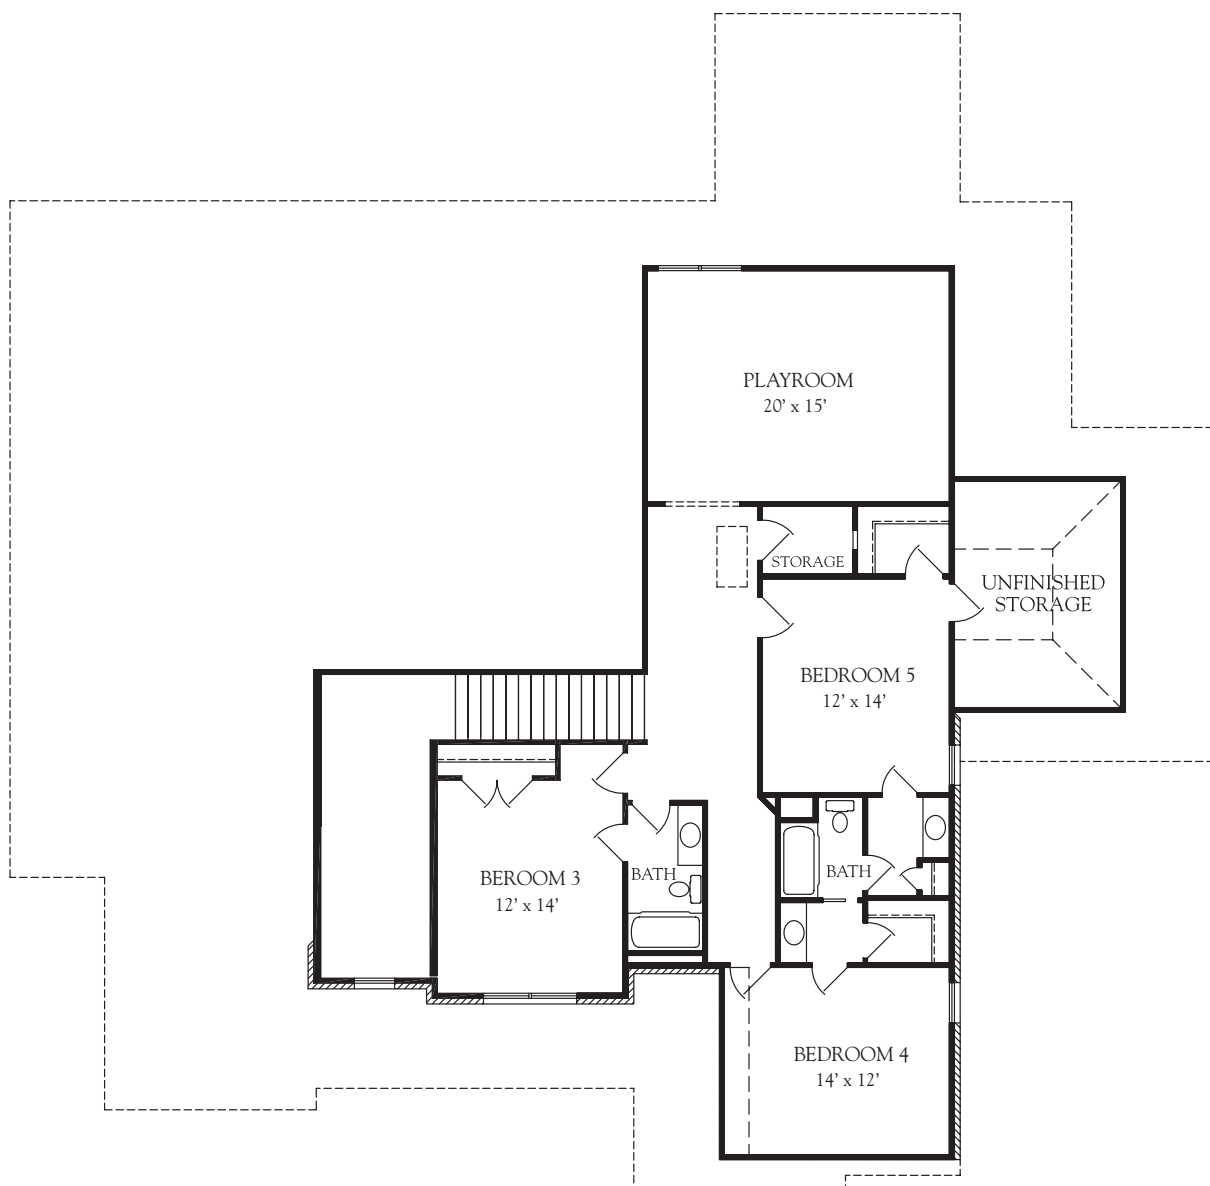

Second Floor