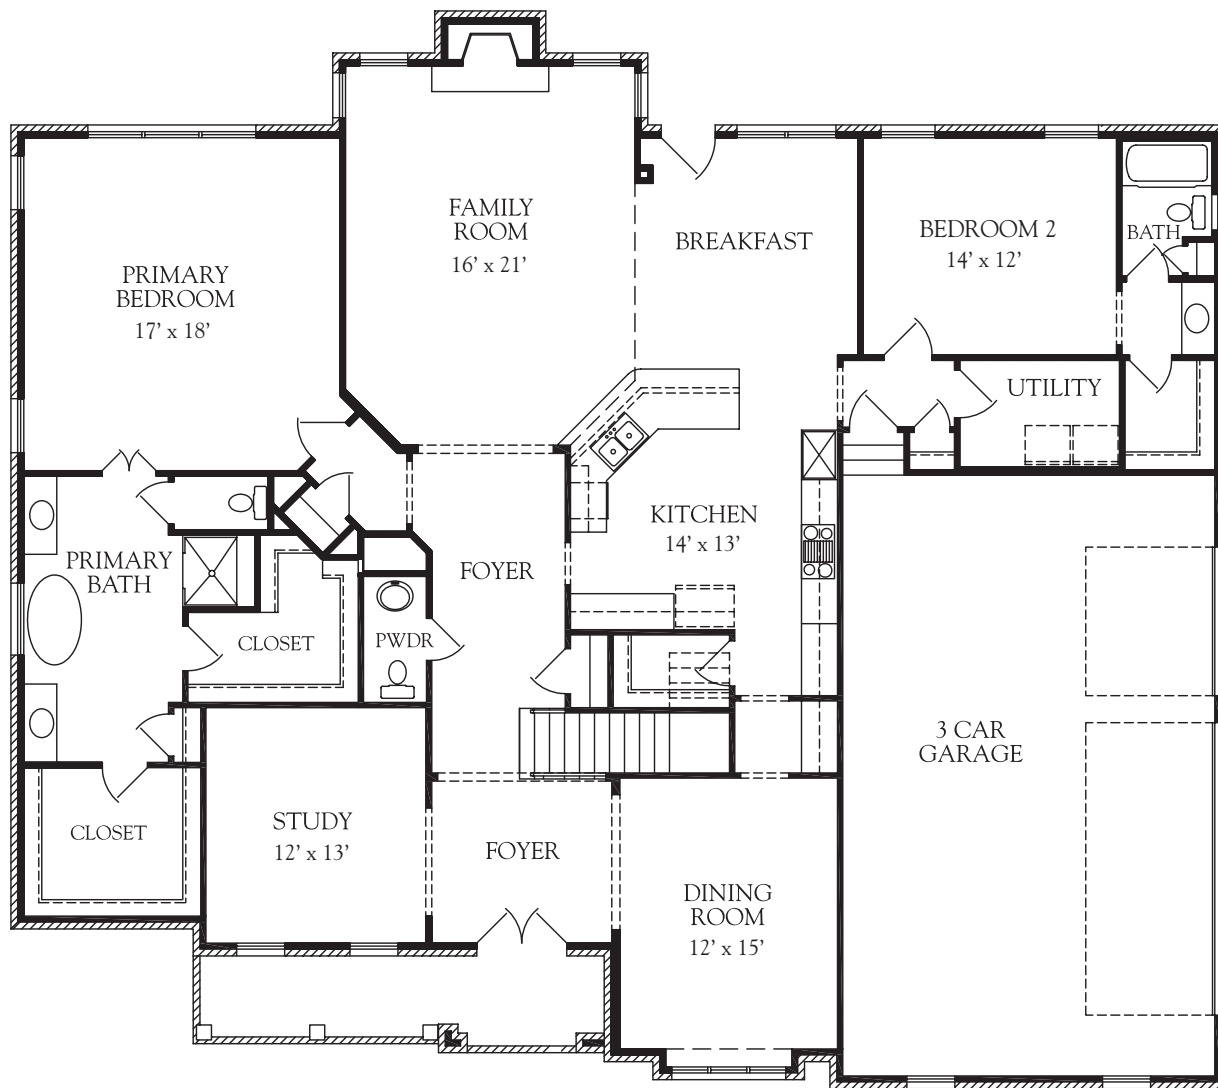

# STONEHAVEN

Elevation A

**STONEHAVEN**  
Represents Elevation A

5 Bedrooms  
5 1/2 Baths

First floor:	2,696 sq.ft.
Second floor:	1,615 sq.ft.
Total heated area:	4,311 sq.ft.
Unfinished storage:	501 sq.ft.
Garage:	737 sq.ft.
Porch:	115 sq.ft.
Total covered:	5,664 sq.ft.

*First Floor*

*Second Floor*

This represents Elevation A only. Other elevations may change the interior room dimensions and size of home. Please see sales representative for details. Square footage calculated from outside exterior walls. Second floor two story space counted as half. All calculations are approximate.