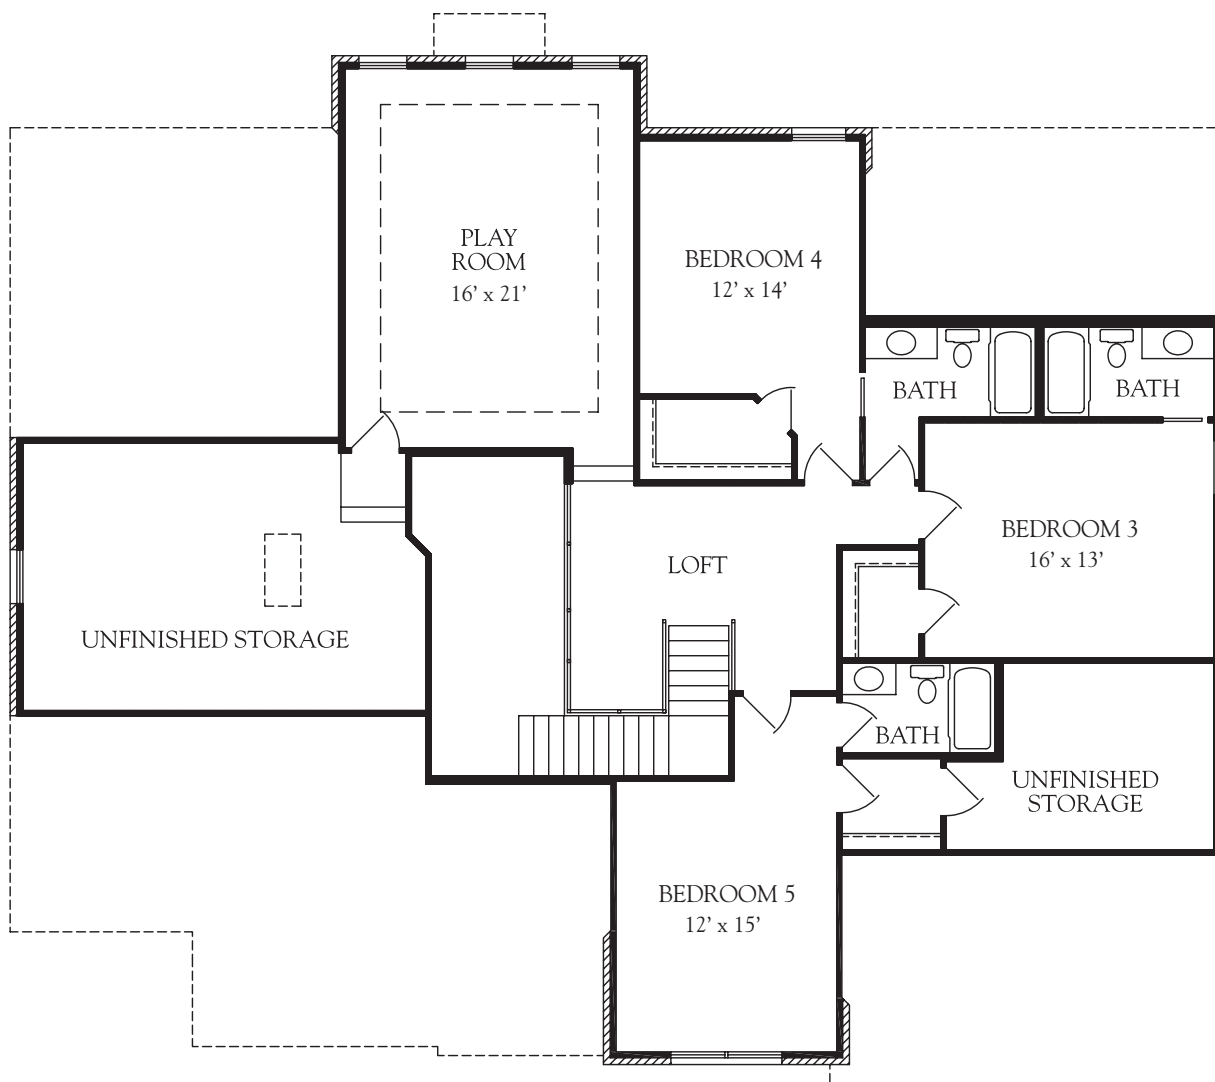

# STONEHAVEN

Elevation A

**STONEHAVEN**  
Represents Elevation A

5 Bedrooms  
5 1/2 Baths

First floor:	2,696 sq.ft.
Second floor:	1,615 sq.ft.
Total heated area:	4,311 sq.ft.
Unfinished storage:	501 sq.ft.
Garage:	737 sq.ft.
Porch:	115 sq.ft.
Total covered:	5,664 sq.ft.

*First Floor*

*Second Floor*

This represents Elevation A only. Other elevations may change the interior room dimensions and size of home. Please see sales representative for details. Square footage calculated from outside exterior walls. Second floor two story space counted as half. All calculations are approximate.