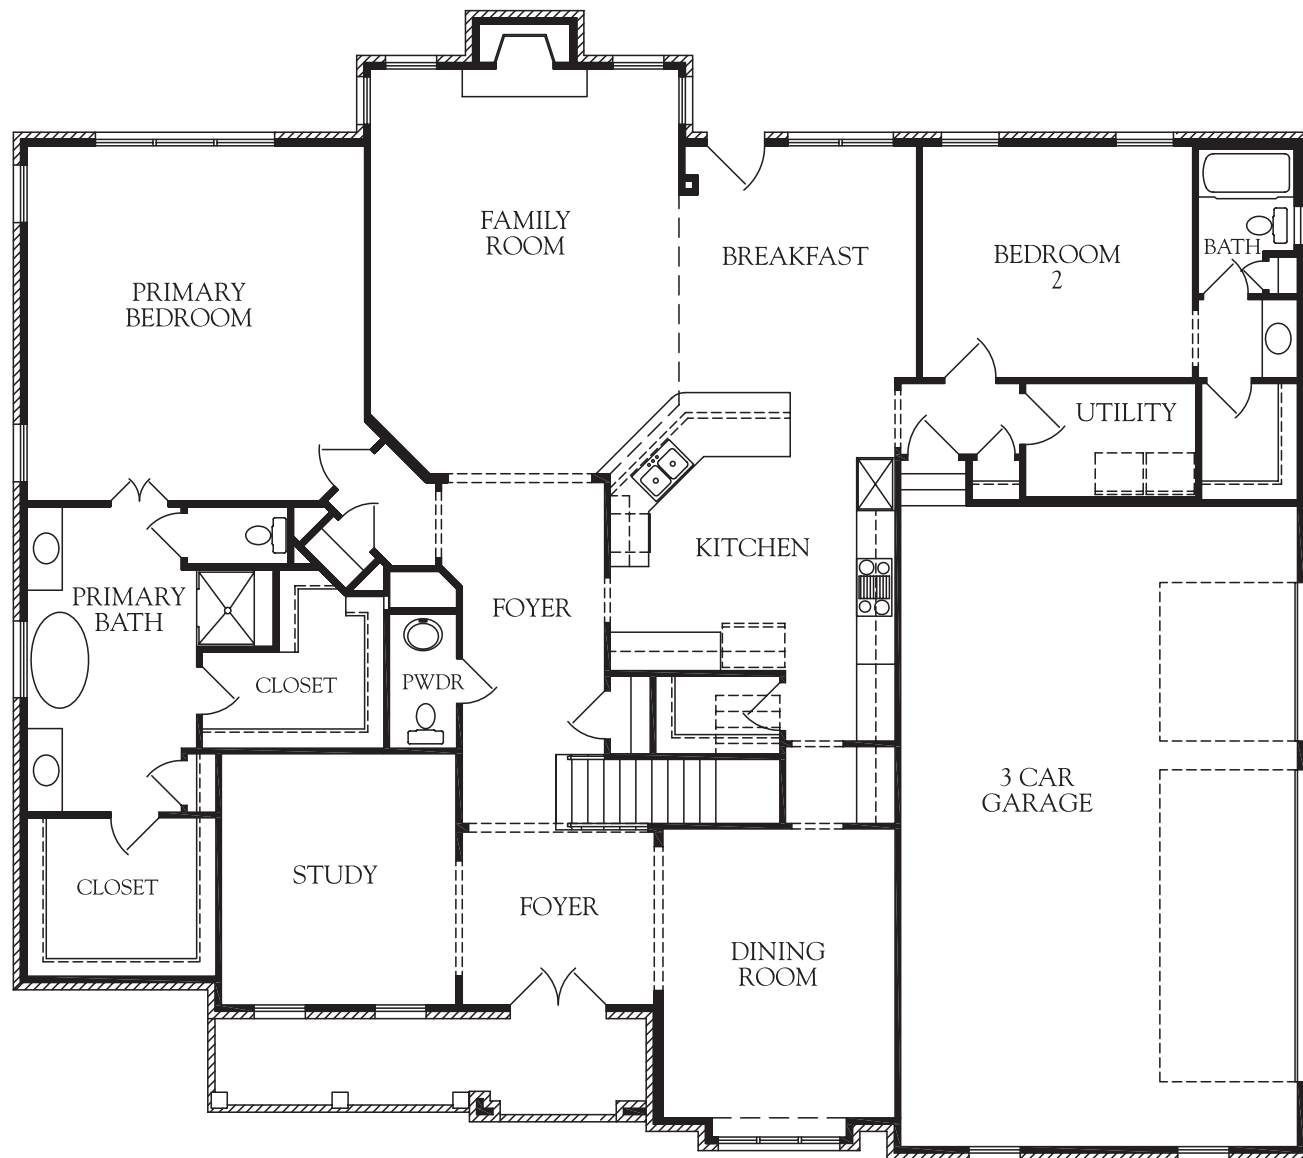

STONEHAVEN
Represents Elevation A

5 Bedrooms
5 1/2 Baths

First floor:	2,696 sq.ft.
Second floor:	1,615 sq.ft.
Total heated area:	4,311 sq.ft.
Unfinished storage:	501 sq.ft.
Garage:	737 sq.ft.
Porch:	115 sq.ft.
Total covered:	5,664 sq.ft.

This represents Elevation A only. Other elevations may change the interior room dimensions and size of home. Please see sales representative for details. Square footage calculated from outside exterior walls. Second floor two story space counted as half. All calculations are approximate.

First Floor

Second Floor