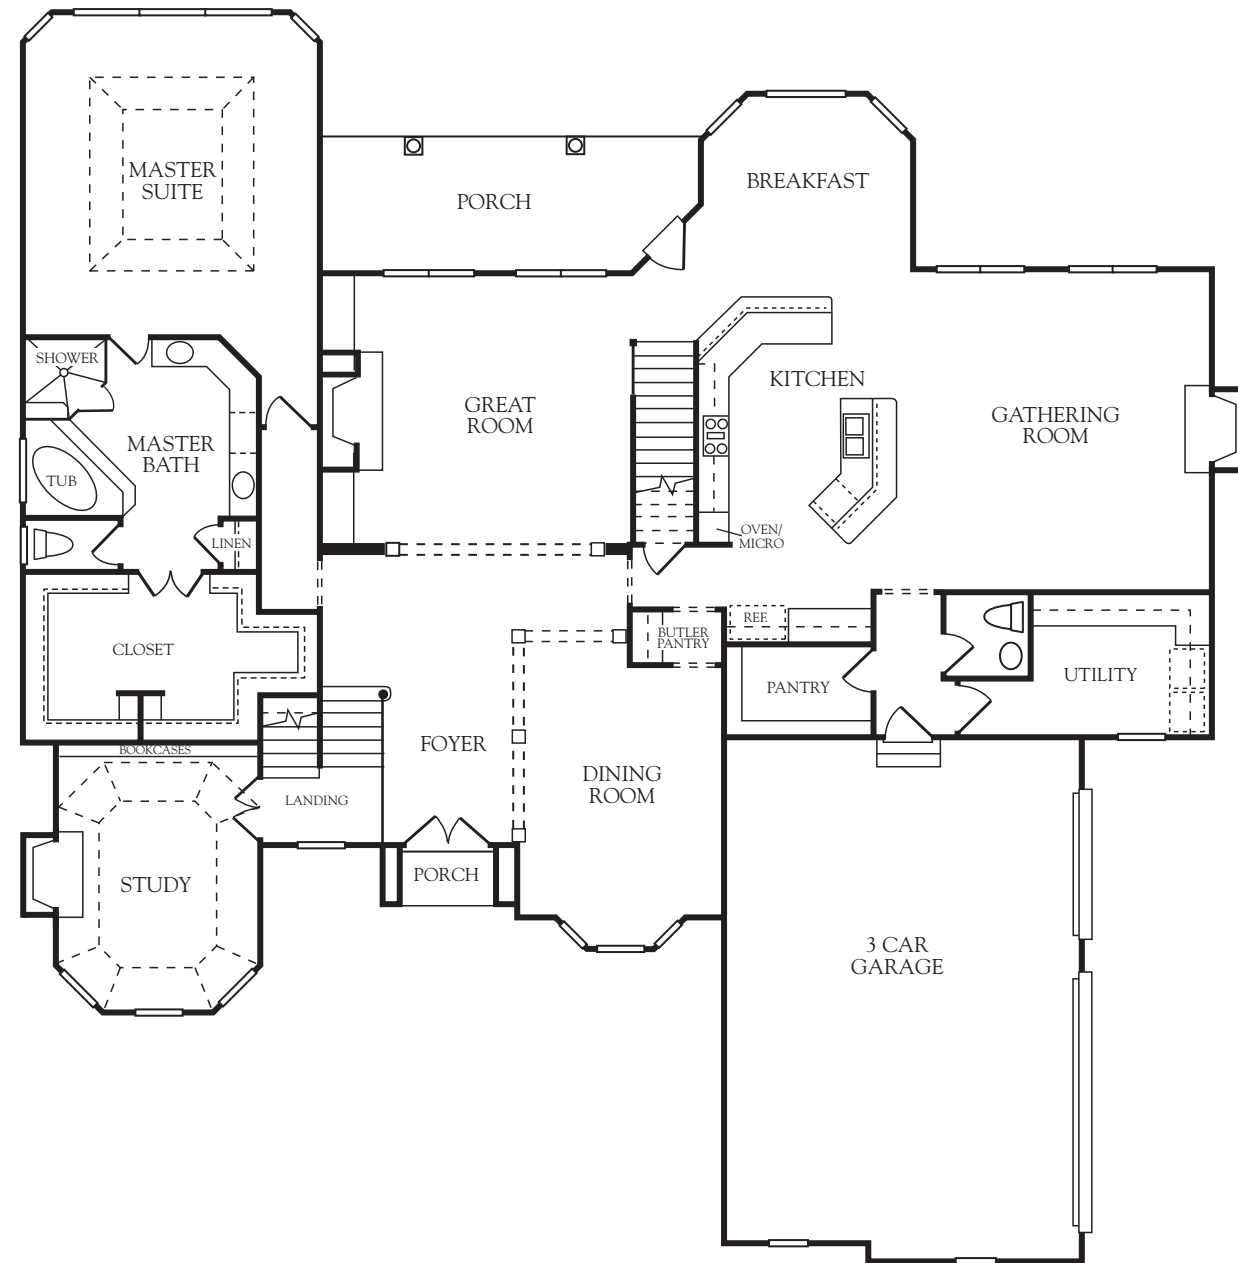

TURNBERRY

Elevation B

Elevation D

Elevation C

Elevation E

TURNBERRY

Elevation A

TURNBERRY

Represents Elevation A

4 Bedrooms	First floor:	3,278 sq.ft.
4 1/2 Baths	Second floor:	2,089 sq.ft.
	Total heated area:	5,367 sq.ft.
	Garage:	763 sq.ft.
	Porches:	190 sq.ft.
	Total Covered:	6,320 sq.ft.

This represents Elevation A only. Other elevations may change the interior room dimensions and size of home. Please see sales representative for details. Square footage calculated from outside exterior walls. Second floor two story space counted as half. All calculations are approximate.

First Floor

Second Floor