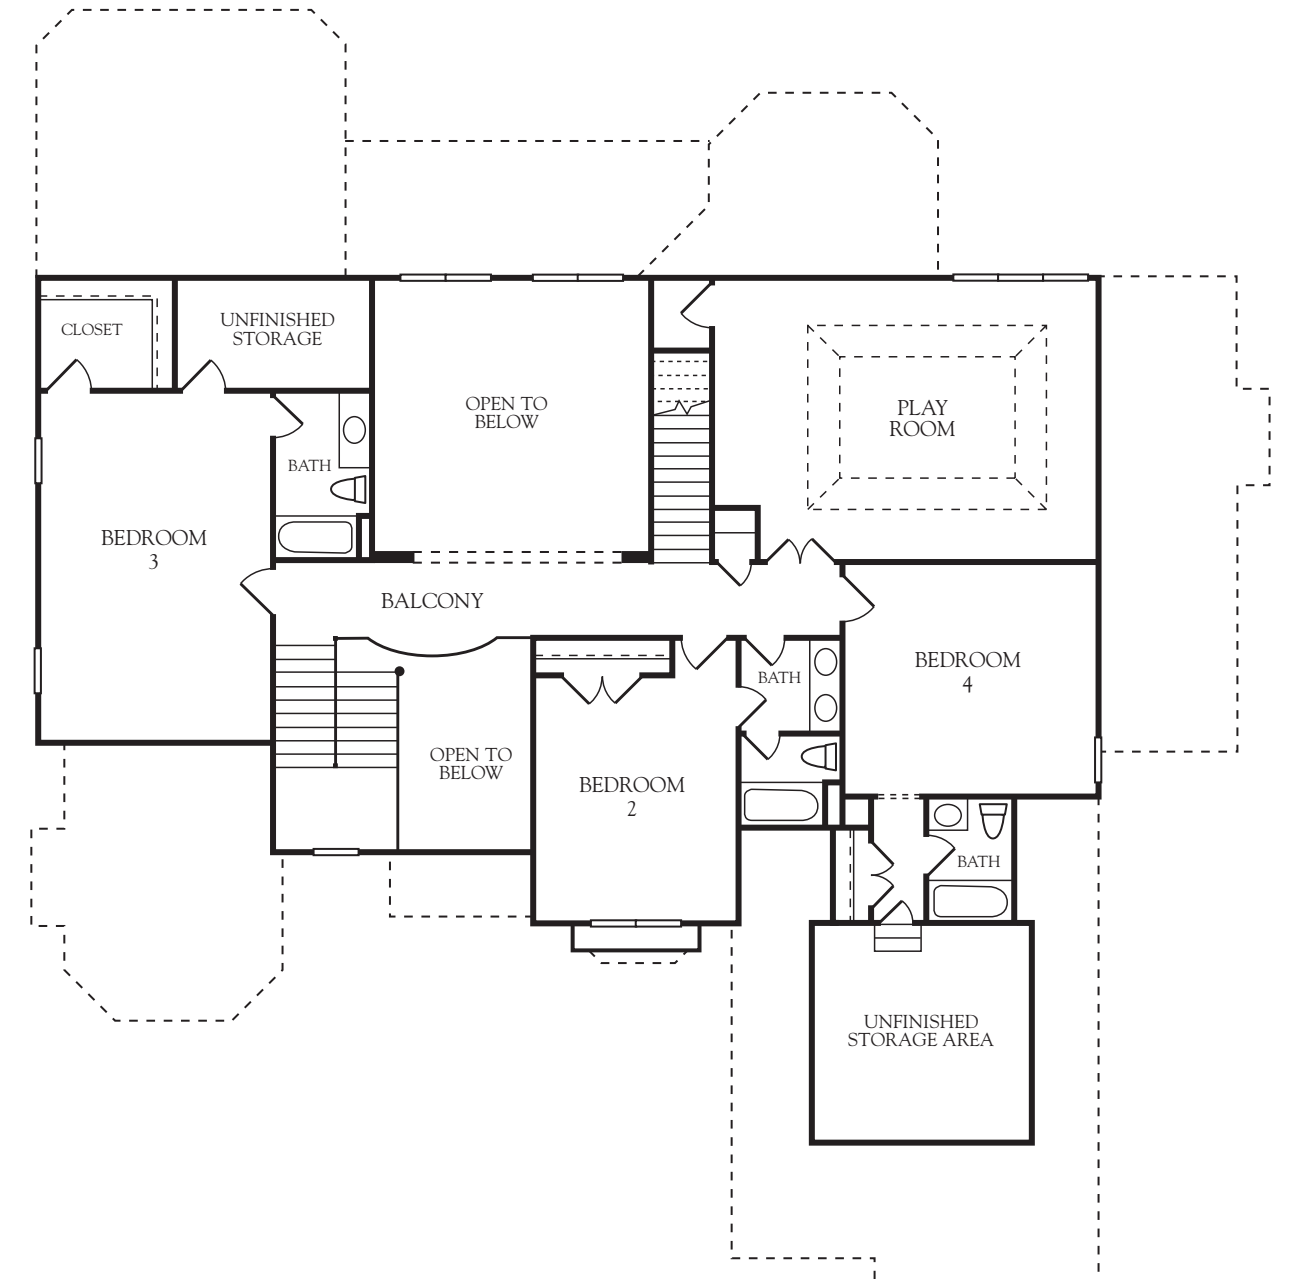

TURNBERRY

Elevation B

Elevation D

Elevation C

Elevation E

TURNBERRY

Elevation A

TURNBERRY

Represents Elevation A

4 Bedrooms	First floor:	3,278 sq.ft.
4 1/2 Baths	Second floor:	2,089 sq.ft.
	Total heated area:	5,367 sq.ft.
	Garage:	763 sq.ft.
	Porches:	190 sq.ft.
	Total Covered:	6,320 sq.ft.

This represents Elevation A only. Other elevations may change the interior room dimensions and size of home. Please see sales representative for details. Square footage calculated from outside exterior walls. Second floor two story space counted as half. All calculations are approximate.

First Floor

Second Floor